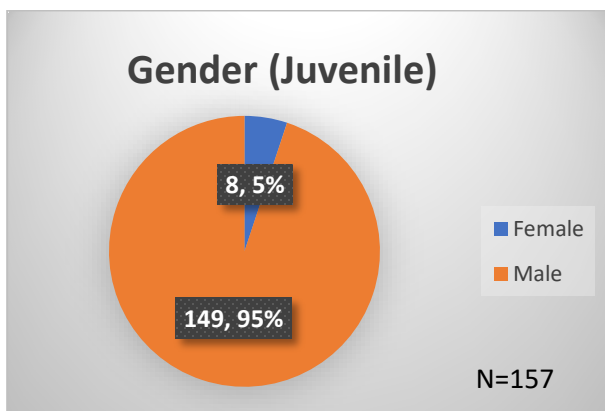

Daily Data Dashboard – June 14, 2023

Demographics for JTDC Population

Wednesday Morning Midnight Count

Total # of probation Involved youth¹: 1,223

¹ Probation Active: Any youth who is pending sentencing with an active social history, has been formally placed on probation or supervision with Cook County Juvenile Probation on the date of the report.

*Age, Gender and Race for Criminal Court population (N=1) is not represented in this report.

Data sources: cFive Supervisor – Probation Population and RMIS – JTDC Population

Daily Data Dashboard – June 14, 2023
Demographics for JTDC Population
Wednesday Morning Midnight Count