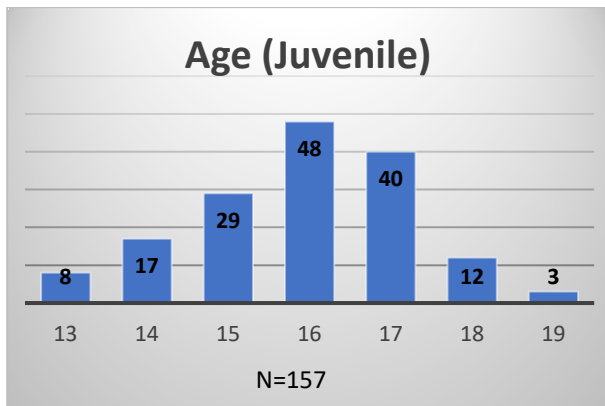

Daily Data Dashboard – June 14, 2023

Demographics for JTDC Population

Wednesday Morning Midnight Count

Total # of probation Involved youth¹: 1,223

¹ Probation Active: Any youth who is pending sentencing with an active social history, has been formally placed on probation or supervision with Cook County Juvenile Probation on the date of the report.

*Age, Gender and Race for Criminal Court population (N=1) is not represented in this report.

Data sources: cFive Supervisor – Probation Population and RMIS – JTDC Population

Daily Data Dashboard – June 14, 2023
Demographics for JTDC Population
Wednesday Morning Midnight Count