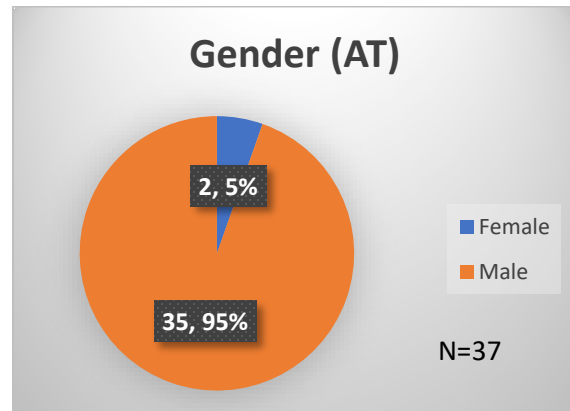

Daily Data Dashboard – June 14, 2023

Demographics for JTDC Population

Wednesday Morning Midnight Count

Total # of probation Involved youth¹: 1,223

¹ Probation Active: Any youth who is pending sentencing with an active social history, has been formally placed on probation or supervision with Cook County Juvenile Probation on the date of the report.

*Age, Gender and Race for Criminal Court population (N=1) is not represented in this report.

Data sources: cFive Supervisor – Probation Population and RMIS – JTDC Population

Daily Data Dashboard – June 14, 2023
Demographics for JTDC Population
Wednesday Morning Midnight Count