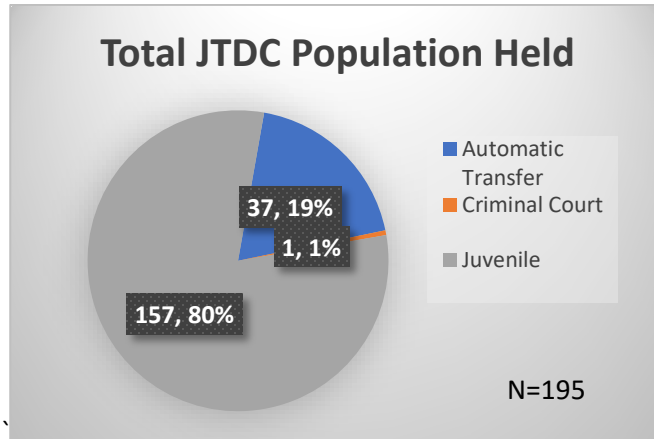

Daily Data Dashboard – June 14, 2023

Demographics for JTDC Population

Wednesday Morning Midnight Count

Total # of probation Involved youth¹: 1,223

¹ Probation Active: Any youth who is pending sentencing with an active social history, has been formally placed on probation or supervision with Cook County Juvenile Probation on the date of the report.

*Age, Gender and Race for Criminal Court population (N=1) is not represented in this report.

Data sources: cFive Supervisor – Probation Population and RMIS – JTDC Population

Daily Data Dashboard – June 14, 2023
Demographics for JTDC Population
Wednesday Morning Midnight Count