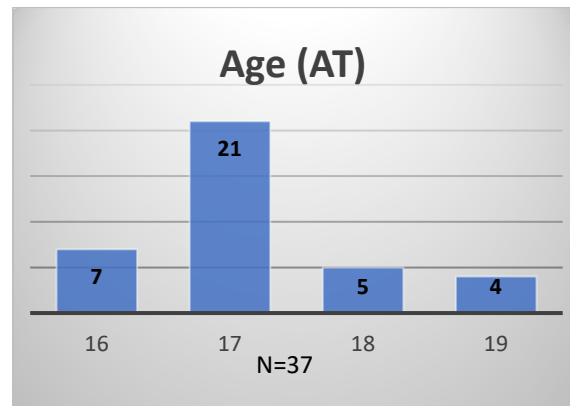

Daily Data Dashboard – June 14, 2023

Demographics for JTDC Population

Wednesday Morning Midnight Count

Total # of probation Involved youth¹: 1,223

¹ Probation Active: Any youth who is pending sentencing with an active social history, has been formally placed on probation or supervision with Cook County Juvenile Probation on the date of the report.

*Age, Gender and Race for Criminal Court population (N=1) is not represented in this report.

Data sources: cFive Supervisor – Probation Population and RMIS – JTDC Population

Daily Data Dashboard – June 14, 2023
Demographics for JTDC Population
Wednesday Morning Midnight Count